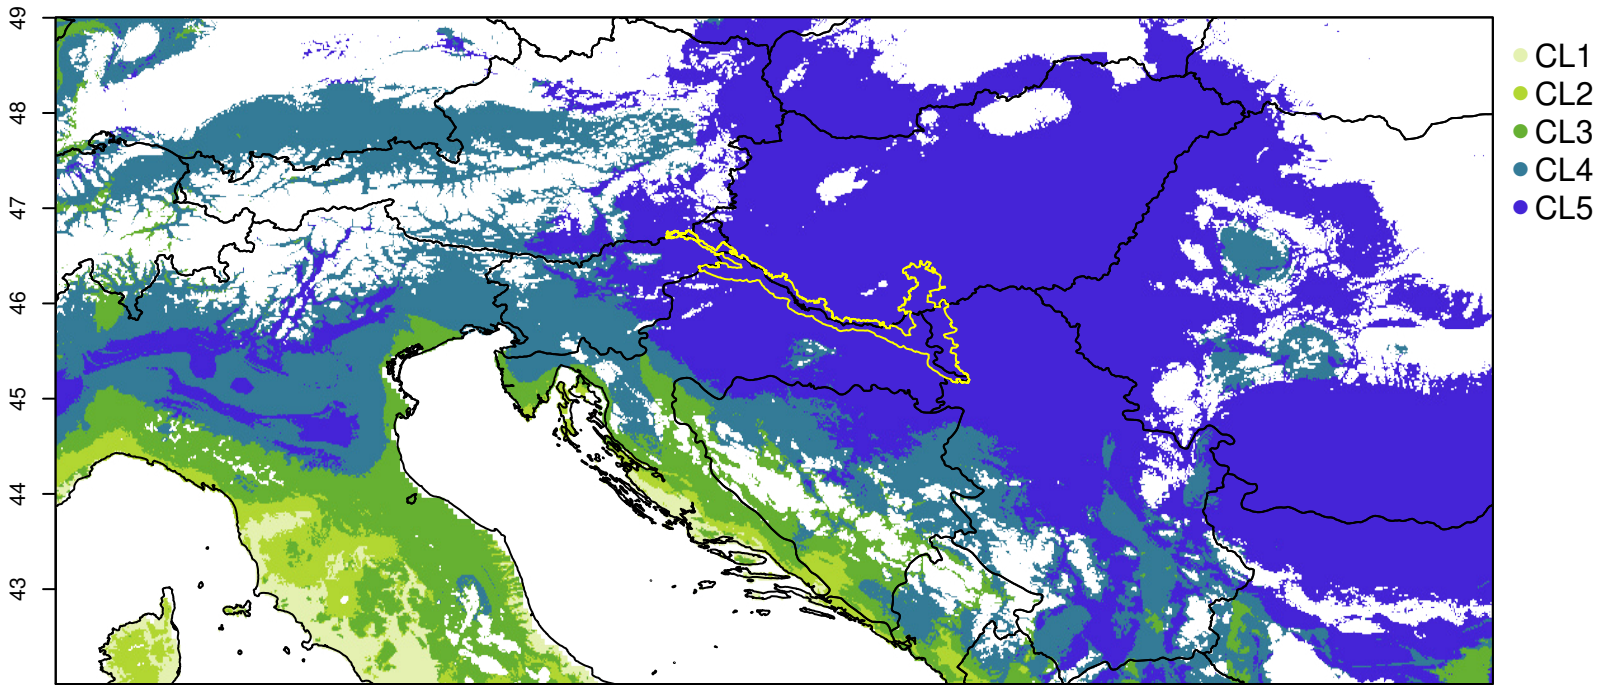

Fraxinus angustifolia
Current climate

RCP8.5 2041-60

RCP8.5 2081-00