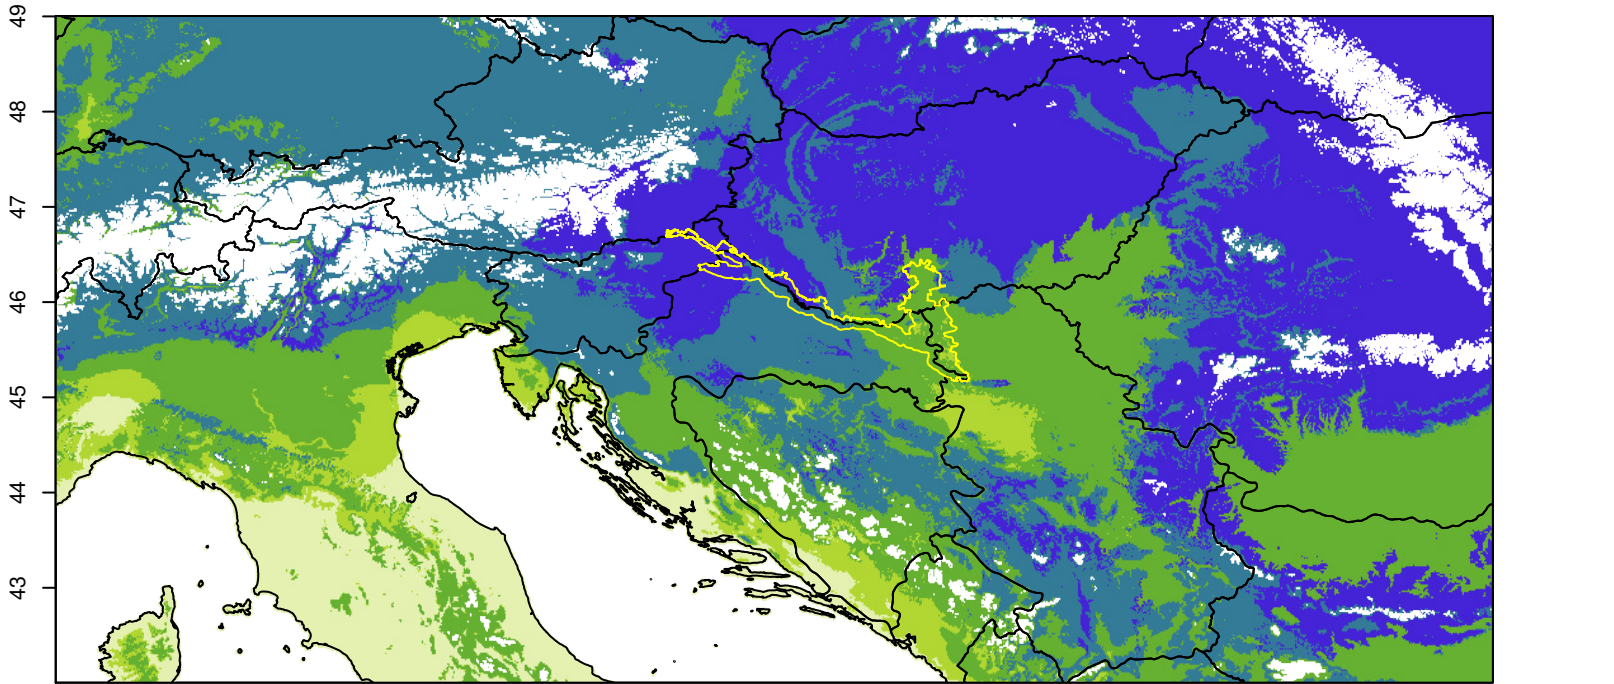

Fraxinus angustifolia
Current climate

RCP8.5 2041-60

RCP8.5 2081-00