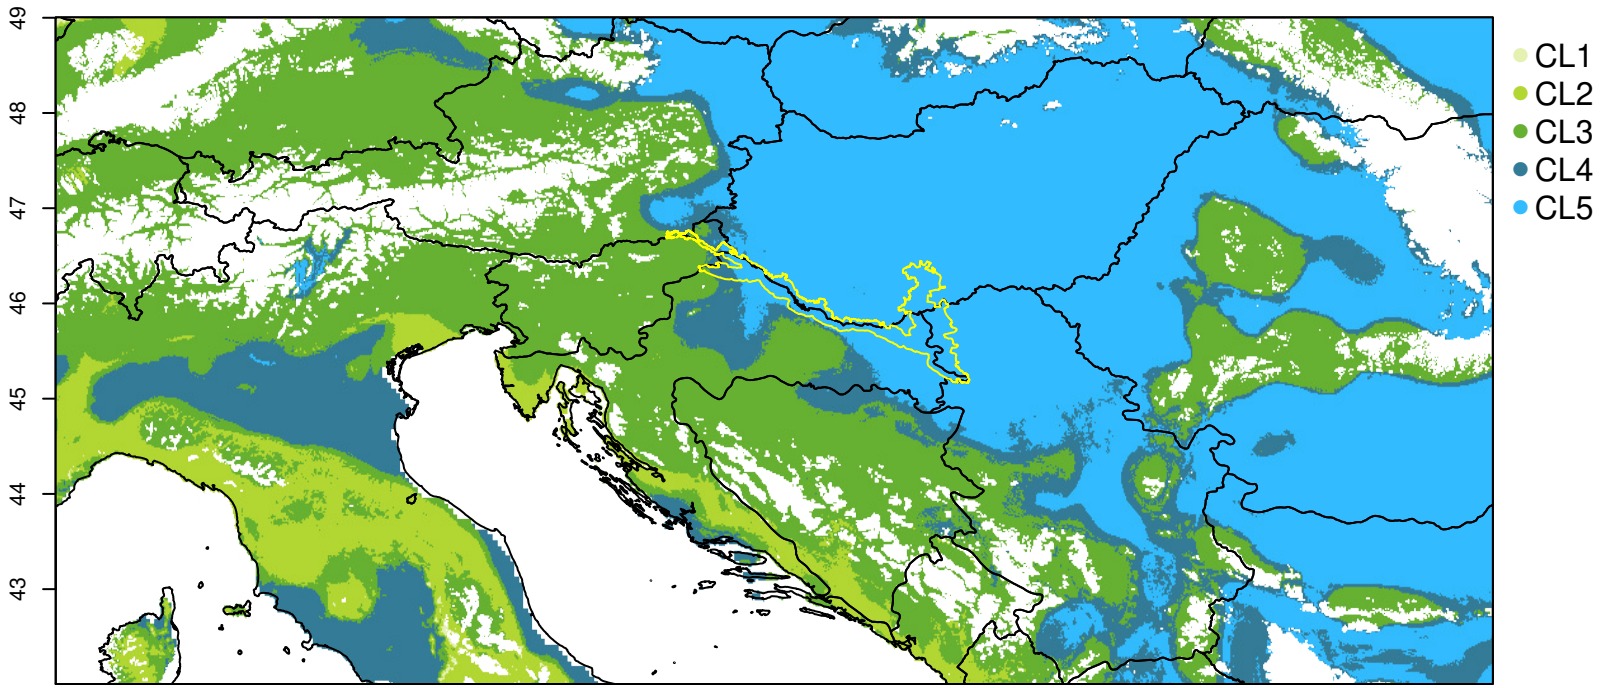

Ulmus minor  
Current climate

RCP8.5 2041-60

RCP8.5 2081-00

10

15

20

25