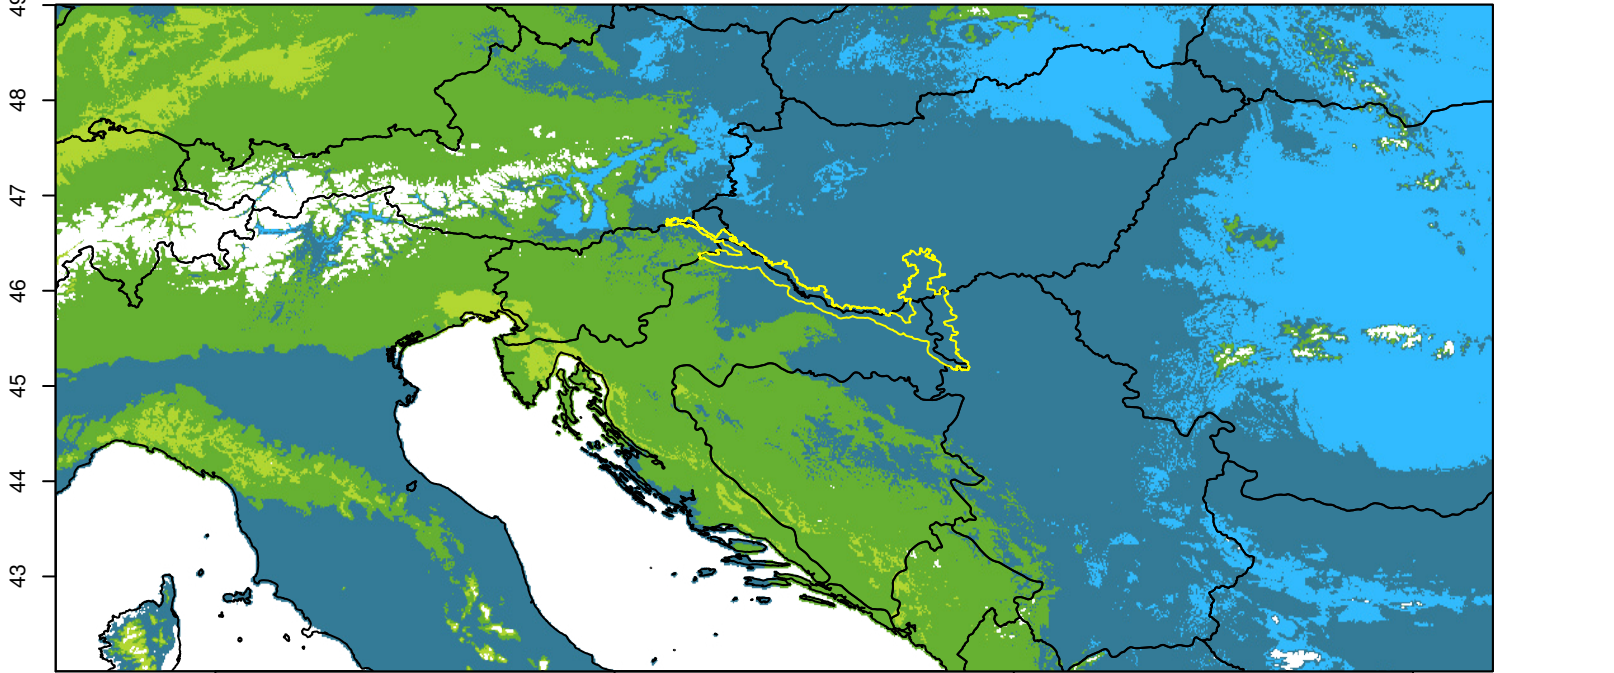

Ulmus minor  
Current climate

RCP8.5 2041-60

RCP8.5 2081-00

10

15

20

25