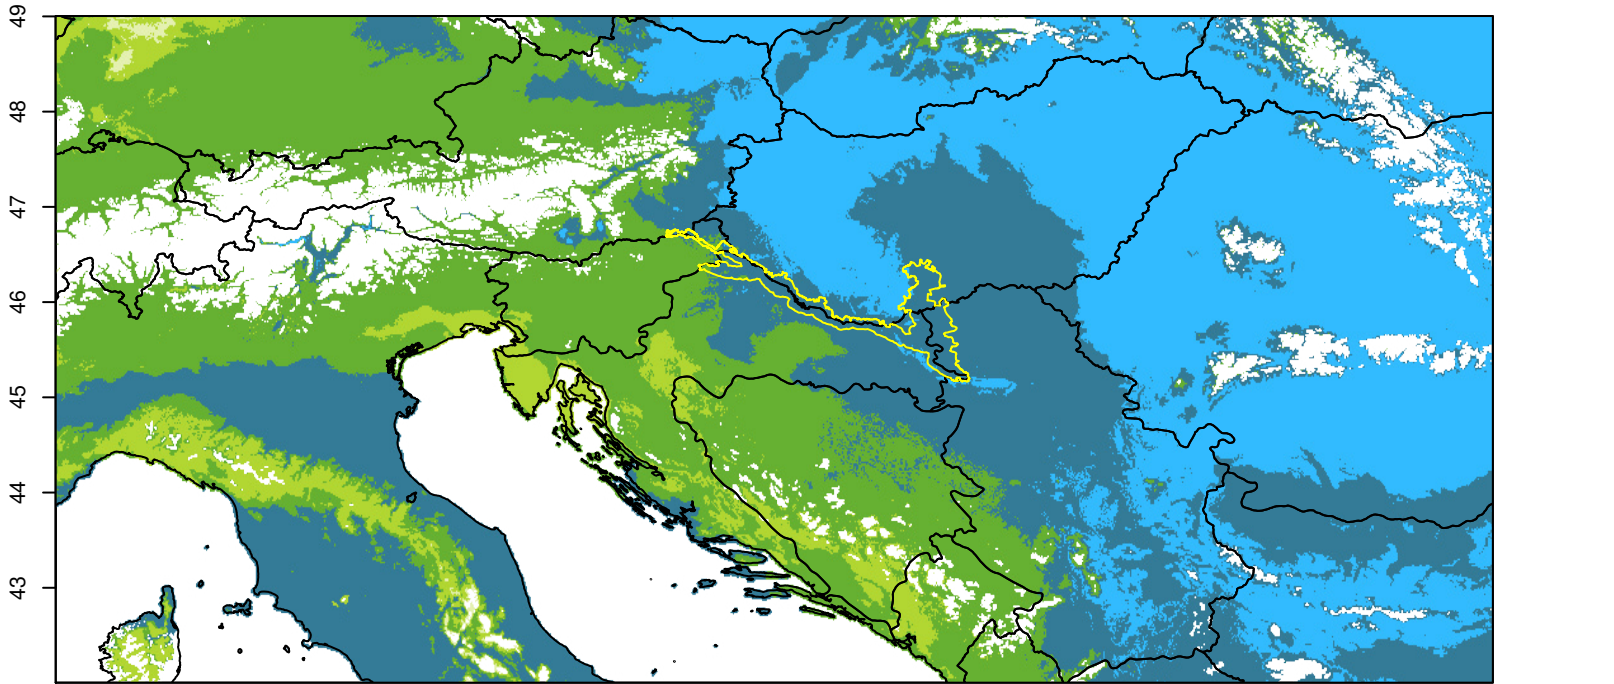

Ulmus minor  
Current climate

RCP8.5 2041-60

RCP8.5 2081-00

10

15

20

25