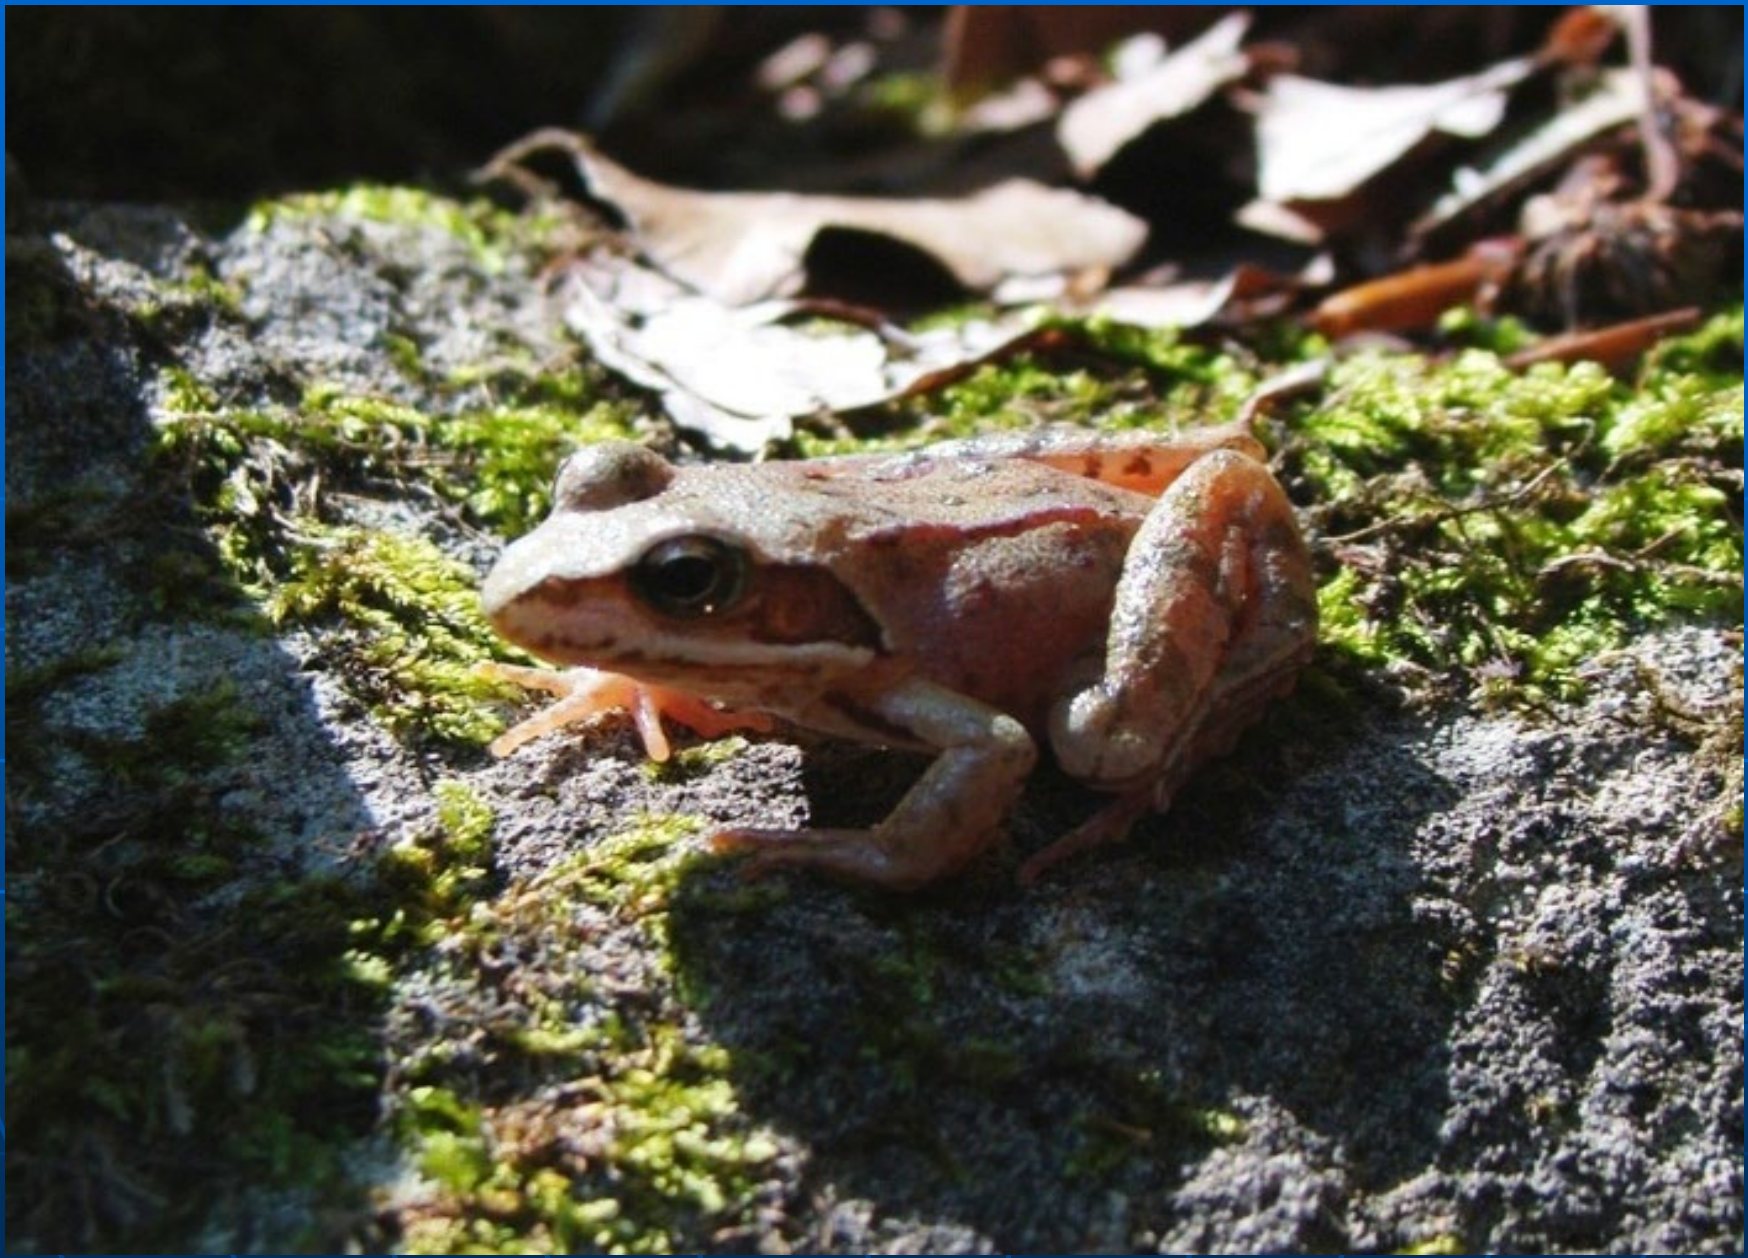

More than 12 species of amphibians (out of a total of 19 species found in Bulgaria) and more than 20 species of reptiles (out of 37 found in Bulgaria) are present in the region.

Amphibians

Eight species of amphibians are protected by the Biodiversity Act: *Salamandra salamandra*, *Triturus karelinii*, *Lissotriton vulgaris*, *Ichthyosaura alpestris*, *Bombina variegata*, *Bufo bufo*, *Hyla arborea* and *Rana graeca*.