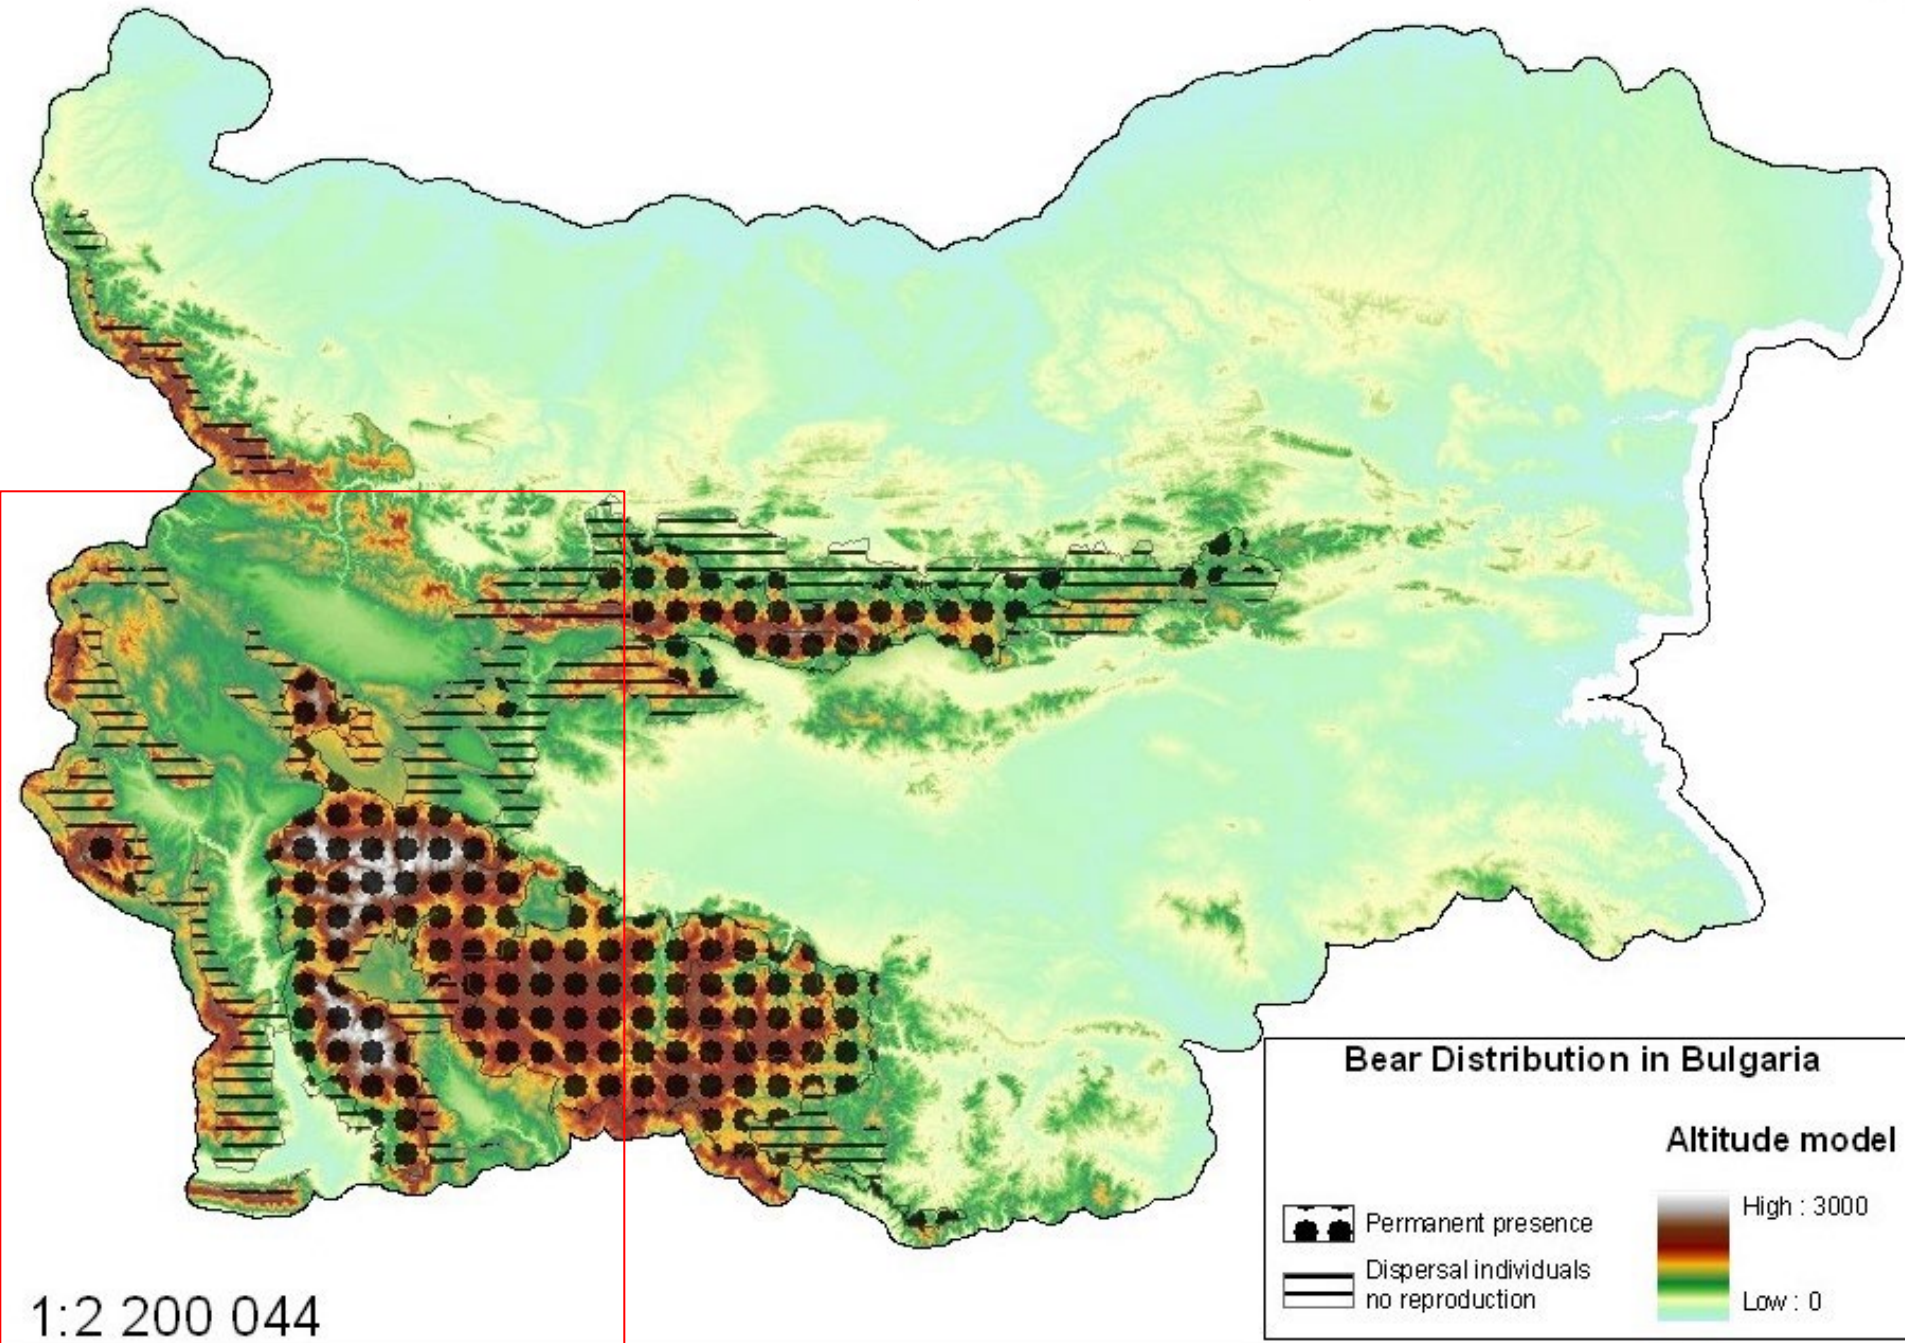

**NATURA 2000
and providing ecological connectivity
in South West Bulgaria**

**Conservation priorities and
objectives, natural features &
bottleneck areas**

Andrey Kovatchev

NATURA 2000 – SCI/SACs

Brown bear (*Ursus arctos*)

Brown bear (*Ursus arctos*)

Legend

bg_boundary

bear suitability model

1 2 3 4 5 6 7

Wolf (*Canis lupus*)

Lynx lynx

Specific case of Kresna Gorge

Bear and wolf bio-corridor

Leopard snake (*Elaphe situla*)

- South – North
bottle-neck bio-corridor
- Distribution border –
Med and Cont

- Barrier and mortality
cut off the daily and
seasonal movements

- Deterioration of
habitats