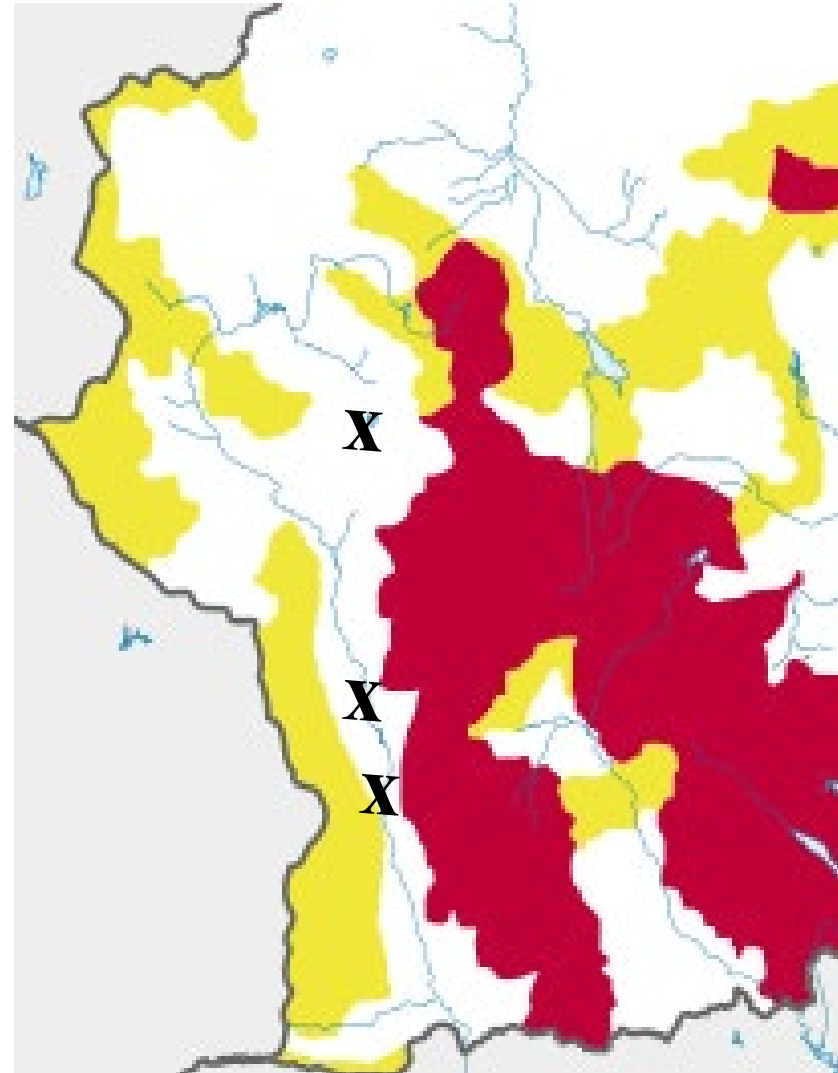

**NATURA 2000
and providing ecological connectivity
in South West Bulgaria**

**Conservation priorities and
objectives, natural features &
bottleneck areas**

Andrey Kovatchev

NATURA 2000 – SCI/SACs

Brown bear (*Ursus arctos*)

Brown bear (*Ursus arctos*)

Legend

bg_boundary

bear suitability model

1 2 3 4 5 6 7

Wolf (*Canis lupus*)

Lynx lynx

Specific case of Kresna Gorge

Bear and wolf bio-corridor

Leopard snake (*Elaphe situla*)

- South – North
bottle-neck bio-corridor
- Distribution border –
Med and Cont

- Barrier and mortality
cut off the daily and
seasonal movements

- Deterioration of
habitats