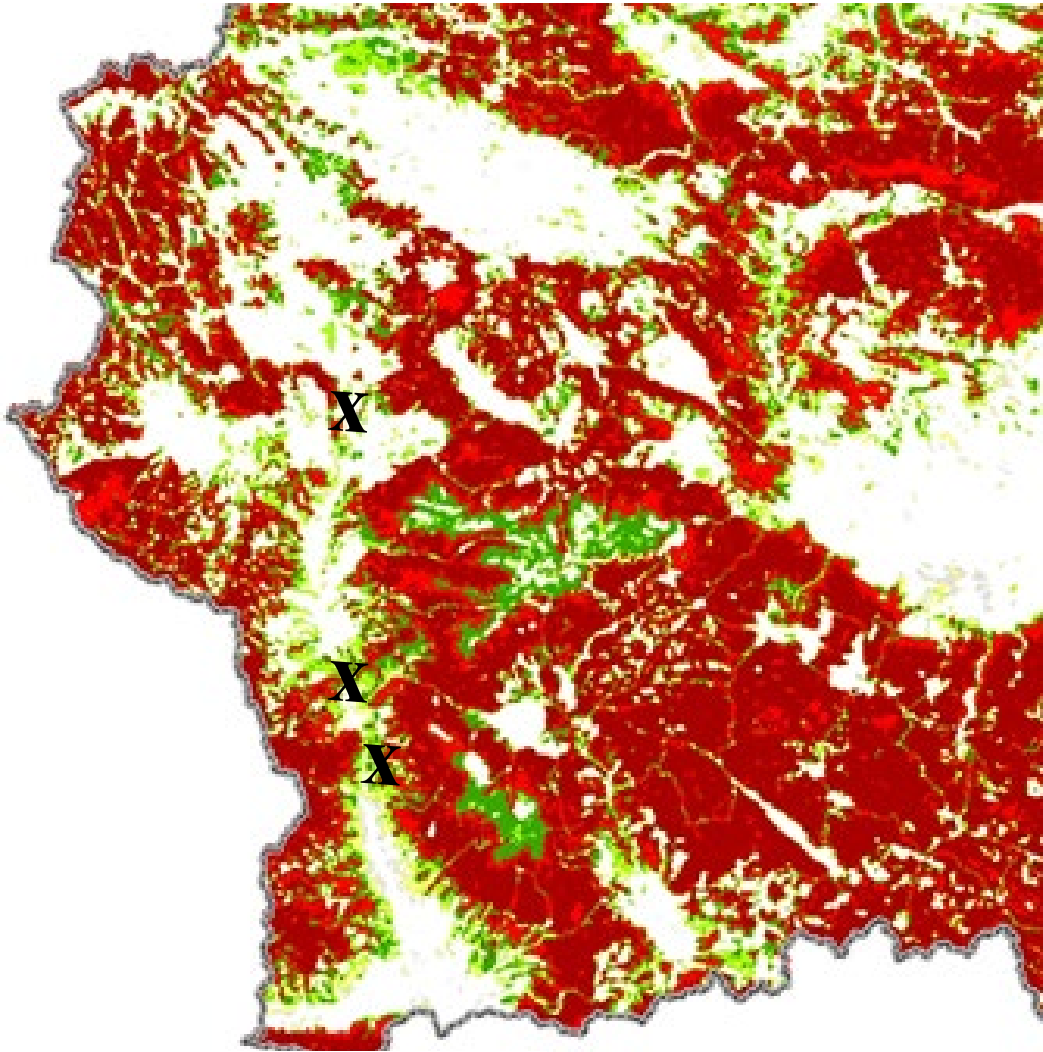

**NATURA 2000
and providing ecological connectivity
in South West Bulgaria**

**Conservation priorities and
objectives, natural features &
bottleneck areas**

Andrey Kovatchev

NATURA 2000 – SCI/SACs

Brown bear (*Ursus arctos*)

Brown bear (*Ursus arctos*)

Legend

bg_boundary

bear suitability model

1 2 3 4 5 6 7

Wolf (*Canis lupus*)

Lynx lynx

Specific case of Kresna Gorge

Bear and wolf bio-corridor

Leopard snake (*Elaphe situla*)

- South – North
bottle-neck bio-corridor
- Distribution border –
Med and Cont

- Barrier and mortality
cut off the daily and
seasonal movements

- Deterioration of
habitats