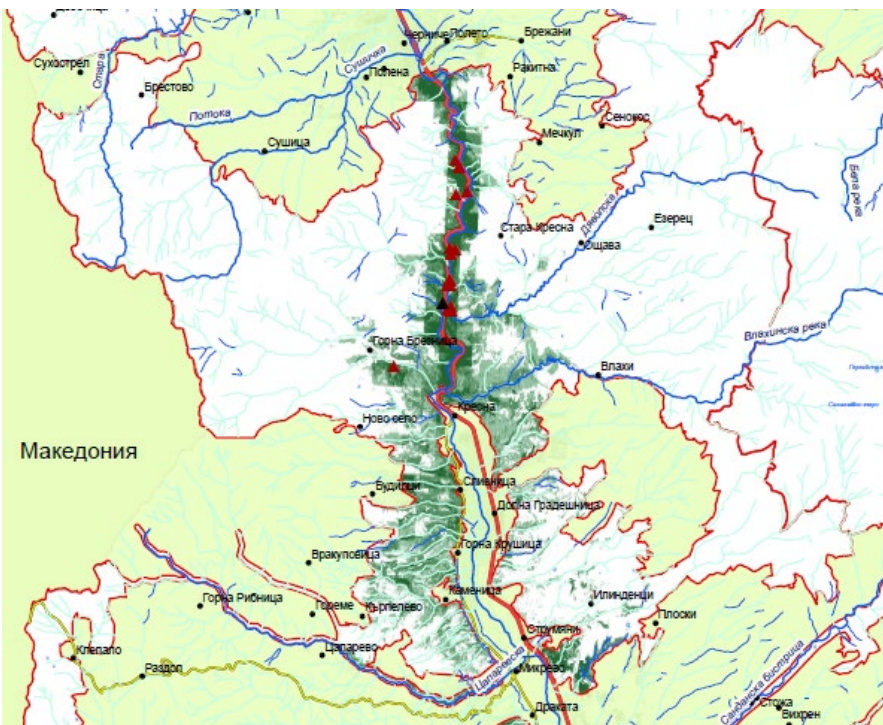

Brown bear (*Ursus arctos*)

Legend

bg_boundary

bear suitability model

1 2 3 4 5 6 7

Wolf (*Canis lupus*)

Lynx lynx

Specific case of Kresna Gorge

Bear and wolf bio-corridor

Leopard snake (*Elaphe situla*)

- South – North
bottle-neck bio-corridor
- Distribution border –
Med and Cont

- Barrier and mortality
cut off the daily and
seasonal movements

- Deterioration of
habitats