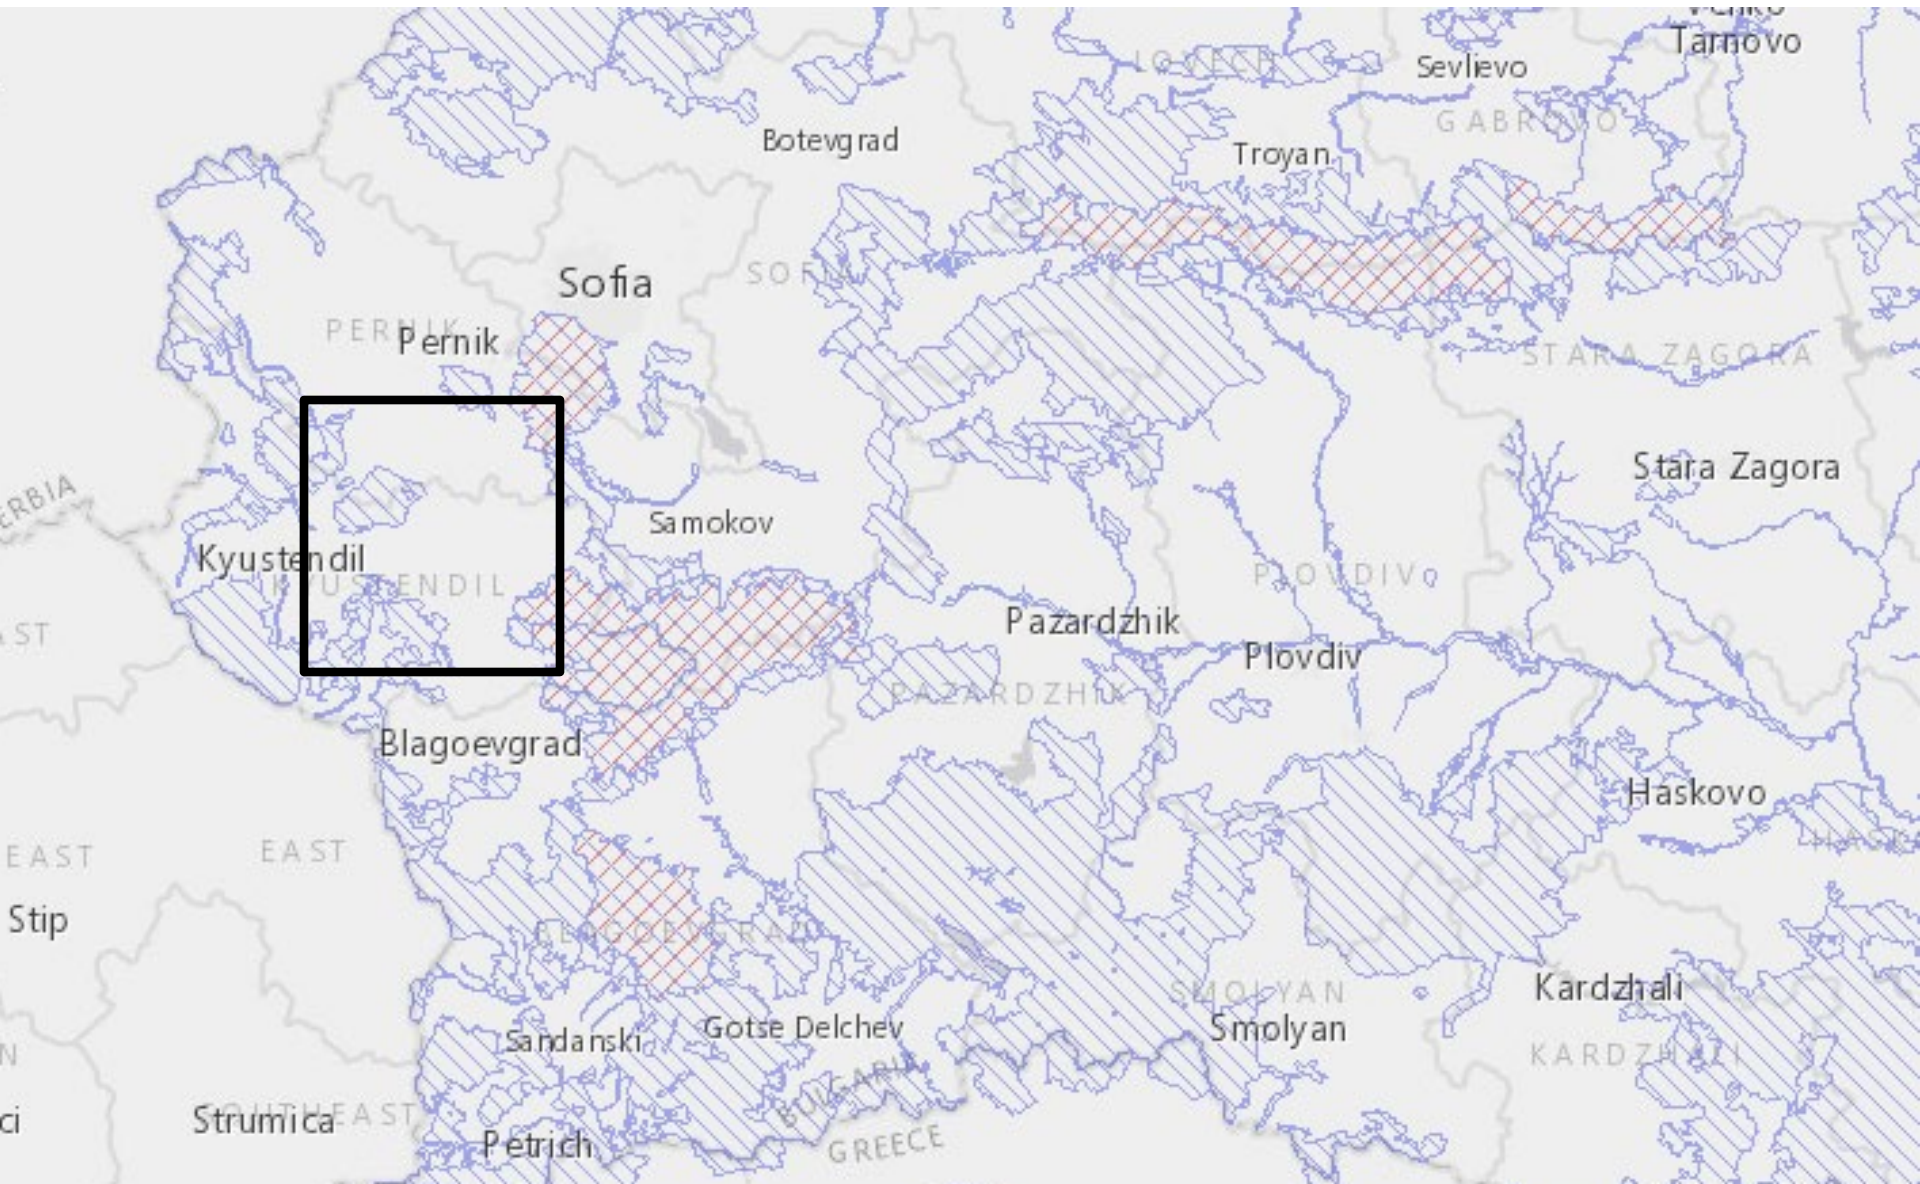

**NATURA 2000
and providing ecological connectivity
in South West Bulgaria**

**Conservation priorities and
objectives, natural features &
bottleneck areas**

Andrey Kovatchev

NATURA 2000 – SCI/SACs

Brown bear (*Ursus arctos*)

Brown bear (*Ursus arctos*)

Legend

bg_boundary

bear suitability model

1 2 3 4 5 6 7

Wolf (*Canis lupus*)

Lynx lynx

Specific case of Kresna Gorge

Bear and wolf bio-corridor

Leopard snake (*Elaphe situla*)

- South – North
bottle-neck bio-corridor
- Distribution border –
Med and Cont

- Barrier and mortality
cut off the daily and
seasonal movements

- Deterioration of
habitats