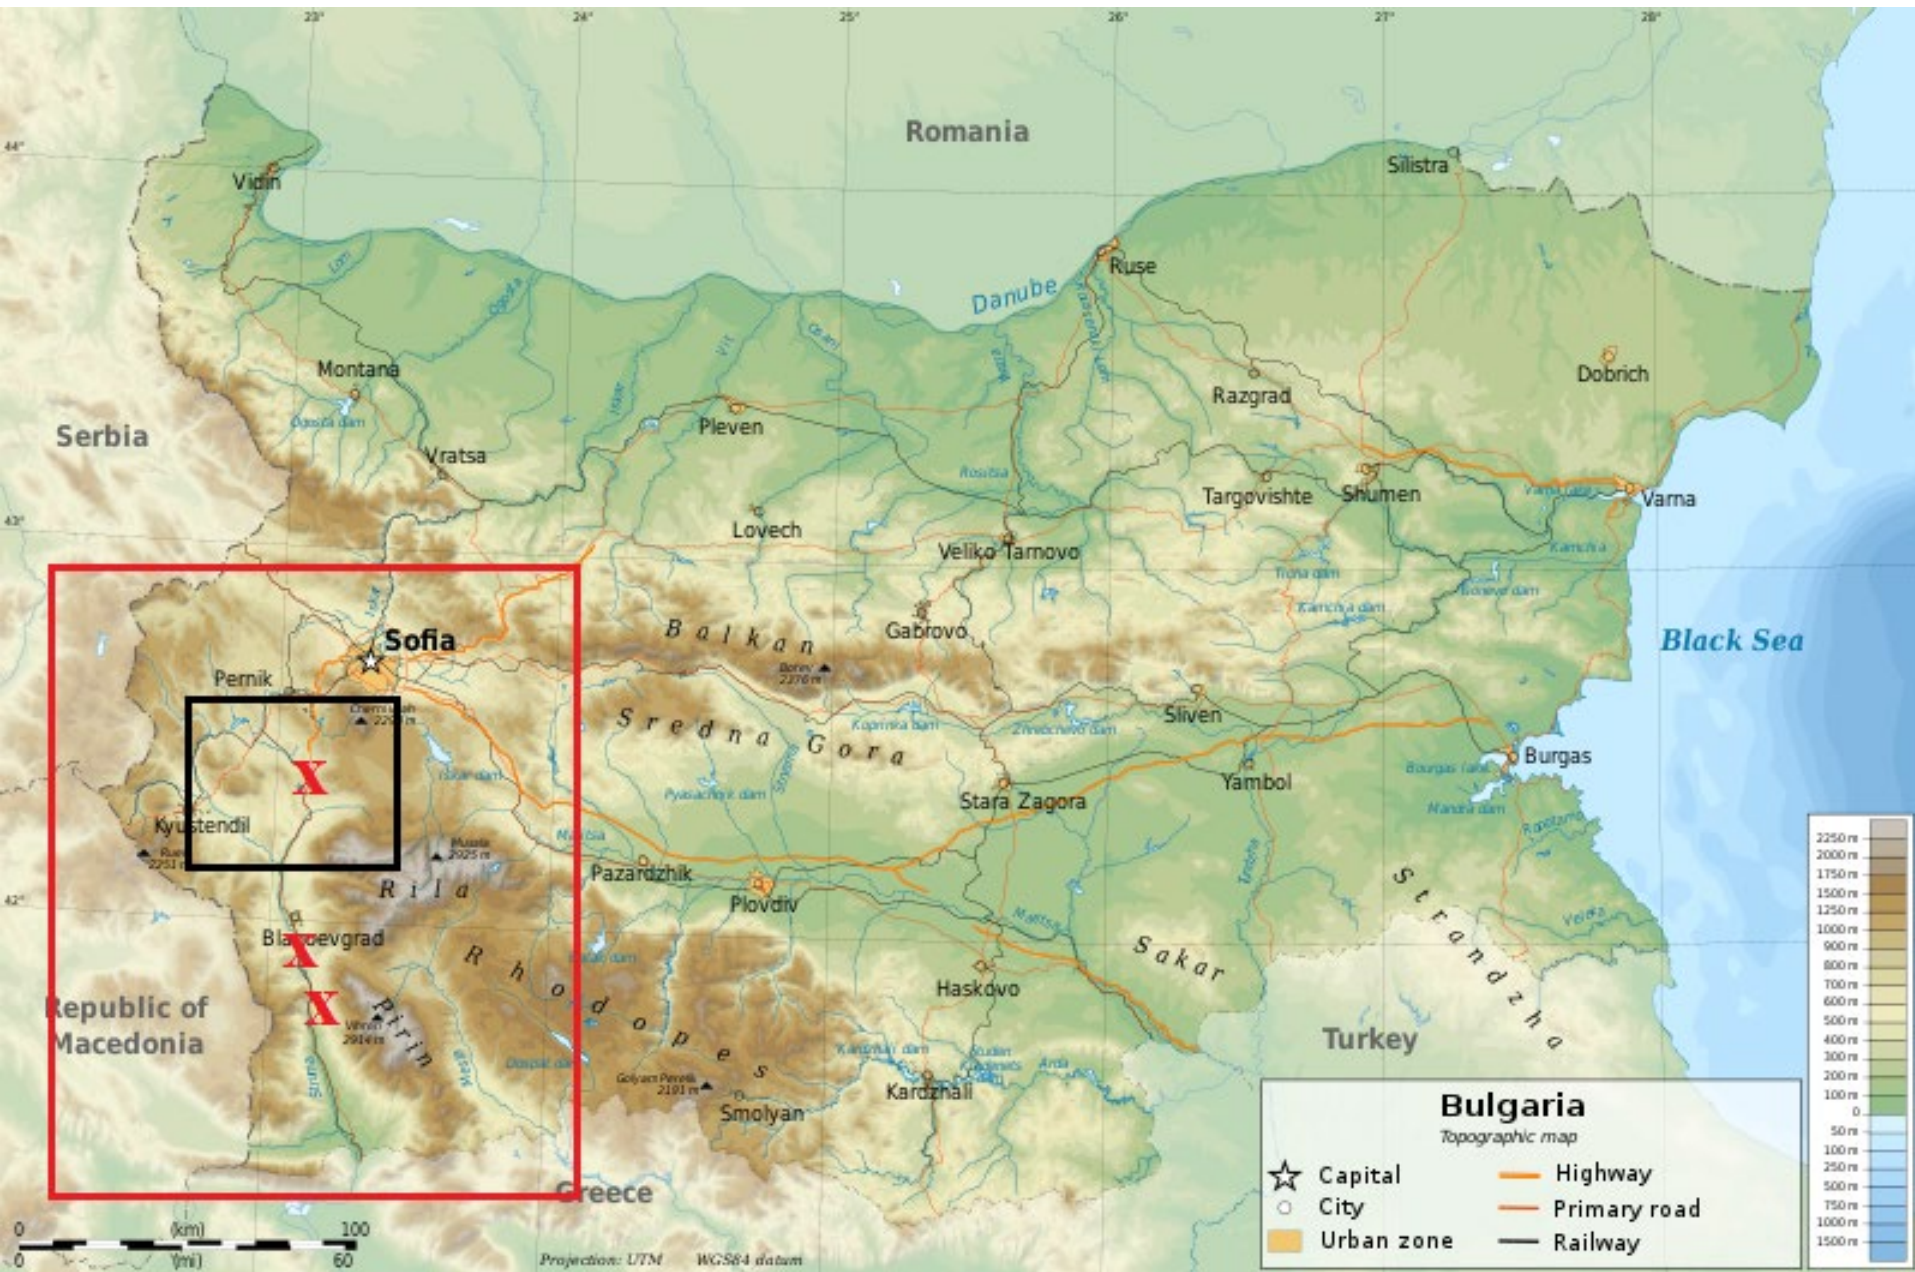

**NATURA 2000
and providing ecological connectivity
in South West Bulgaria**

**Conservation priorities and
objectives, natural features &
bottleneck areas**

Andrey Kovatchev

NATURA 2000 – SCI/SACs

Brown bear (*Ursus arctos*)

Brown bear (*Ursus arctos*)

Legend

bg_boundary

bear suitability model

1 2 3 4 5 6 7

Wolf (*Canis lupus*)

Lynx lynx

Specific case of Kresna Gorge

Bear and wolf bio-corridor

Leopard snake (*Elaphe situla*)

- South – North
bottle-neck bio-corridor
- Distribution border –
Med and Cont

- Barrier and mortality
cut off the daily and
seasonal movements

- Deterioration of
habitats