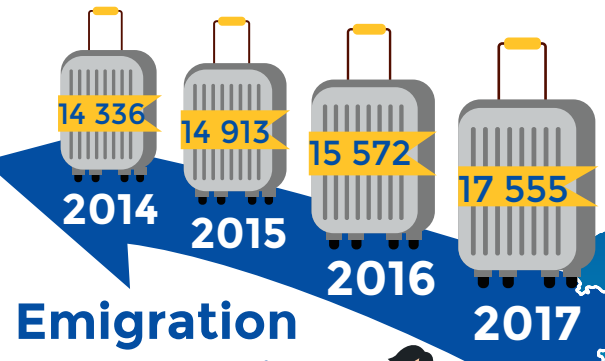

Slovenia

1 July 2018: **2 067 284**

The total population is rising but youth numbers are falling.

Emigration

Top countries:

- Germany
- Croatia
- Austria
- Canada
- France

Maribor

2017
 5.5% Foreign citizens
 94.5% Slovenian citizens

Immigration

Top countries:

- Bosnia and Herzegovina
- Kosovo
- North Macedonia
- Serbia
- Croatia

Maribor

The second largest city in Slovenia

The active population has been growing, but **28-29%** are working outside the city.

Total population