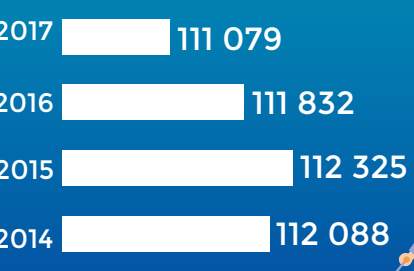

Slovenia

1 July 2018: **2 067 284**

The total population is rising but youth numbers are falling.

Emigration

Top countries:

- Germany
- Croatia
- Austria
- Canada
- France

Maribor

2017
 5.5% Foreign citizens
 94.5% Slovenian citizens

Immigration

Top countries:

- Bosnia and Herzegovina
- Kosovo
- North Macedonia
- Serbia
- Croatia

Maribor

The second largest city in Slovenia

The active population has been growing, but **28-29%** are working outside the city.

Total population