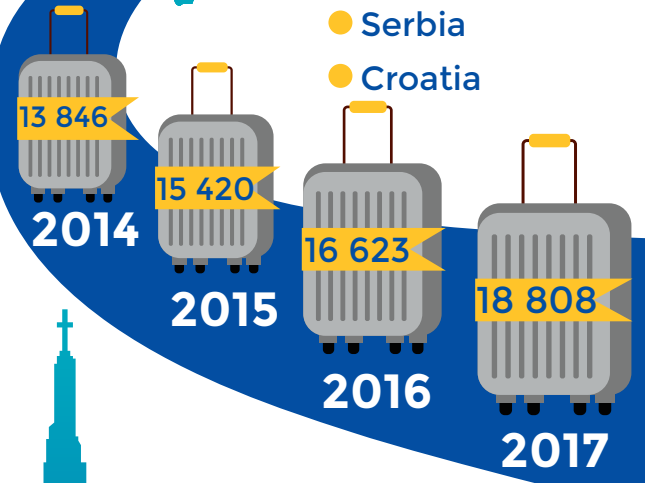

Slovenia

1 July 2018: **2 067 284**

The total population is rising but youth numbers are falling.

Emigration

Top countries:

- Germany
- Croatia
- Austria
- Canada
- France

Maribor

2017
 5.5% Foreign citizens
 94.5% Slovenian citizens

Immigration

Top countries:

- Bosnia and Herzegovina
- Kosovo
- North Macedonia
- Serbia
- Croatia

Maribor

The second largest city in Slovenia

The active population has been growing, but **28-29%** are working outside the city.

Total population