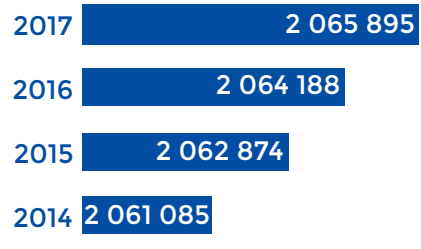

Slovenia

1 July 2018: **2 067 284**

The total population is rising but youth numbers are falling.

Emigration

Top countries:

- Germany
- Croatia
- Austria
- Canada
- France

Maribor

2017
 5.5% Foreign citizens
 94.5% Slovenian citizens

Immigration

Top countries:

- Bosnia and Herzegovina
- Kosovo
- North Macedonia
- Serbia
- Croatia

Maribor

The second largest city in Slovenia

The active population has been growing, but **28-29%** are working outside the city.

Total population