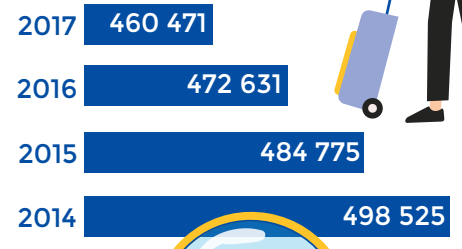

Slovenia

1 July 2018: **2 067 284**

The total population is rising but youth numbers are falling.

Emigration

Top countries:

- Germany
- Croatia
- Austria
- Canada
- France

Maribor

2017
 5.5% Foreign citizens
 94.5% Slovenian citizens

Immigration

Top countries:

- Bosnia and Herzegovina
- Kosovo
- North Macedonia
- Serbia
- Croatia

Maribor

The second largest city in Slovenia

The active population has been growing, but **28-29%** are working outside the city.

Total population