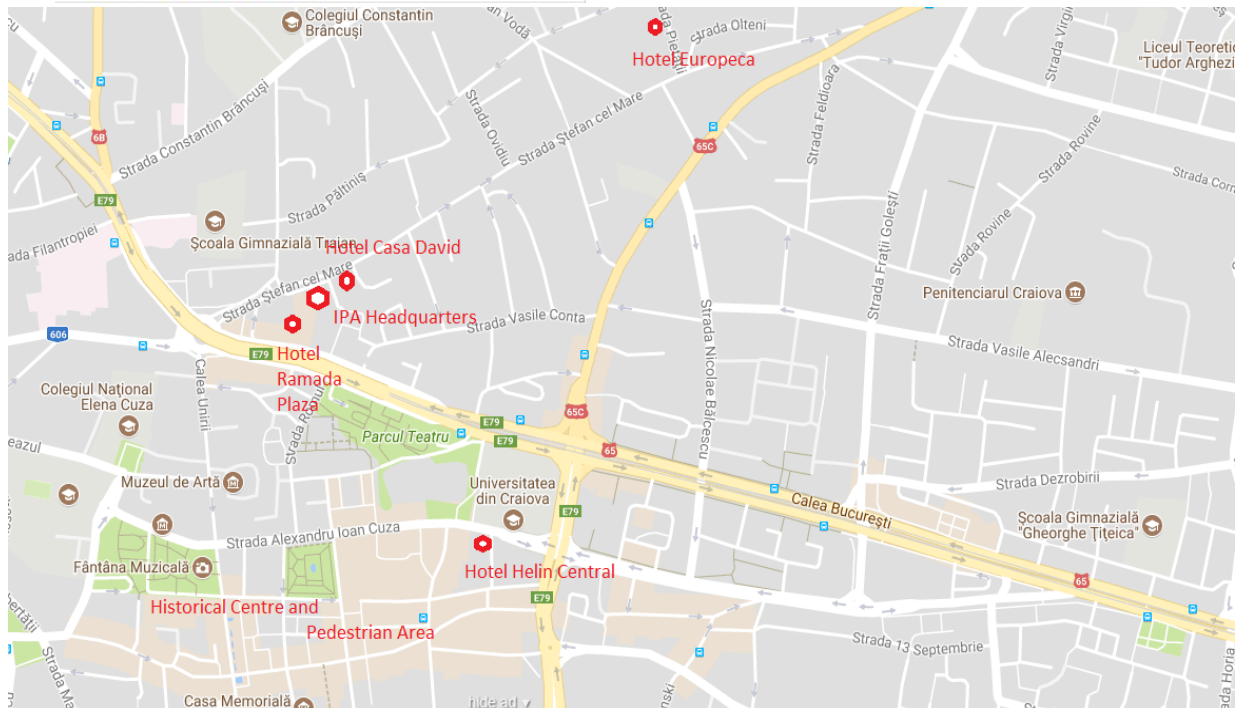

Train timetable 1 (Bucharest - Craiova)

Nr.	Train	Departure Station	Arrival Station	Departure Time	Arrival Time	Journey Time
1	IR 72	Bucuresti Nord	Craiova	05:45	08:45	03:00
2	IR 1891	Bucuresti Nord	Craiova	06:07	10:49	04:42
3	IR 1591	Bucuresti Nord	Craiova	06:30	09:32	03:02
4	RE 9001	Bucuresti Nord	Craiova	07:50	12:06	04:16
5	IR- 1823	Bucuresti Nord	Craiova	08:45	12:18	03:33
6	IR 1691	Bucuresti Nord	Craiova	10:45	13:48	03:03
7	IR- 1599	Bucuresti Nord	Craiova	12:15	16:01	03:46
8	IR- 1893	Bucuresti Nord	Craiova	13:30	18:32	05:02
9	IR 1595	Bucuresti Nord	Craiova	13:50	16:55	03:05
10	IR 1825	Bucuresti Nord	Craiova	14:45	17:50	03:05
11	IR 1895	Bucuresti Nord	Craiova	15:30	20:10	04:40
12	IR 1693	Bucuresti Nord	Craiova	15:45	18:47	03:02
13	IR 1835	Bucuresti Nord	Craiova	16:25	19:28	03:03
14	IR- 1897	Bucuresti Nord	Craiova	17:30	22:02	04:32
15	IR- 1593	Bucuresti Nord	Craiova	17:41	20:48	03:07
16	IR 1597	Bucuresti Nord	Craiova	19:45	22:50	03:05
17	IRN 1695	Bucuresti Nord	Craiova	21:25	00:35	03:10
18	IRN 1821	Bucuresti Nord	Craiova	23:45	02:50	03:05