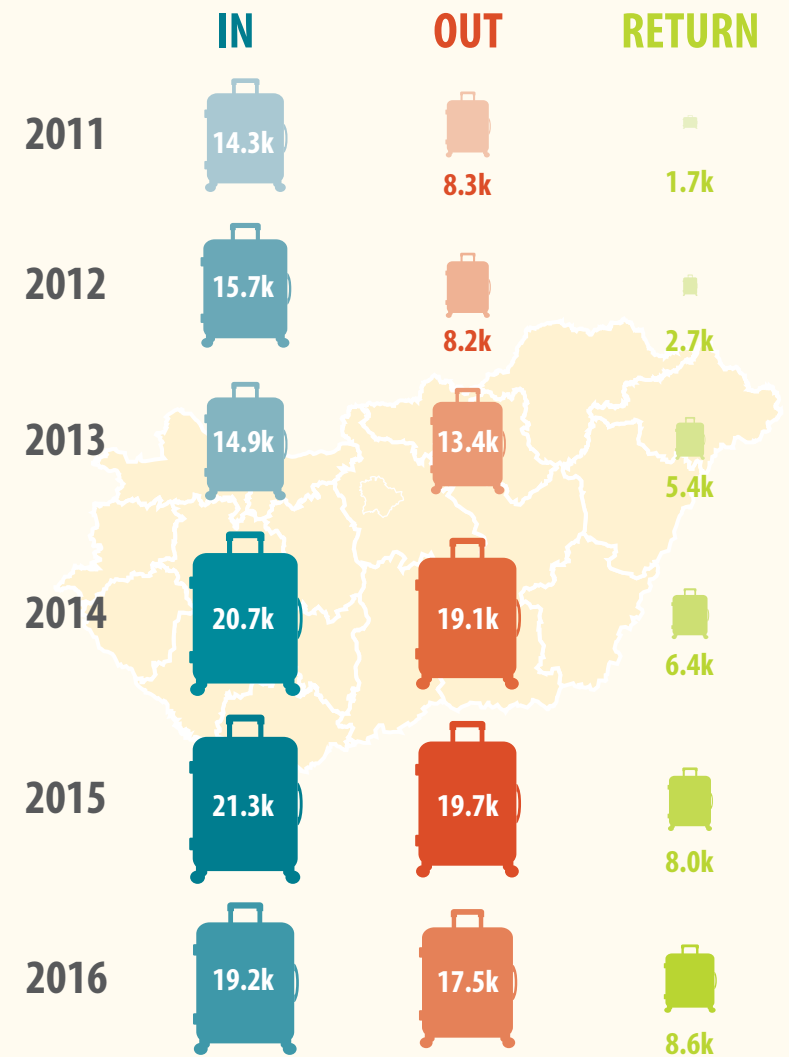

# YOUTH MIGRATION FLOW (AGES 15-34)

## TO AND FROM HUNGARY, 2016

## MIGRATION IN HUNGARY

## MIGRATION USUALLY AFFECTS YOUNG PEOPLE