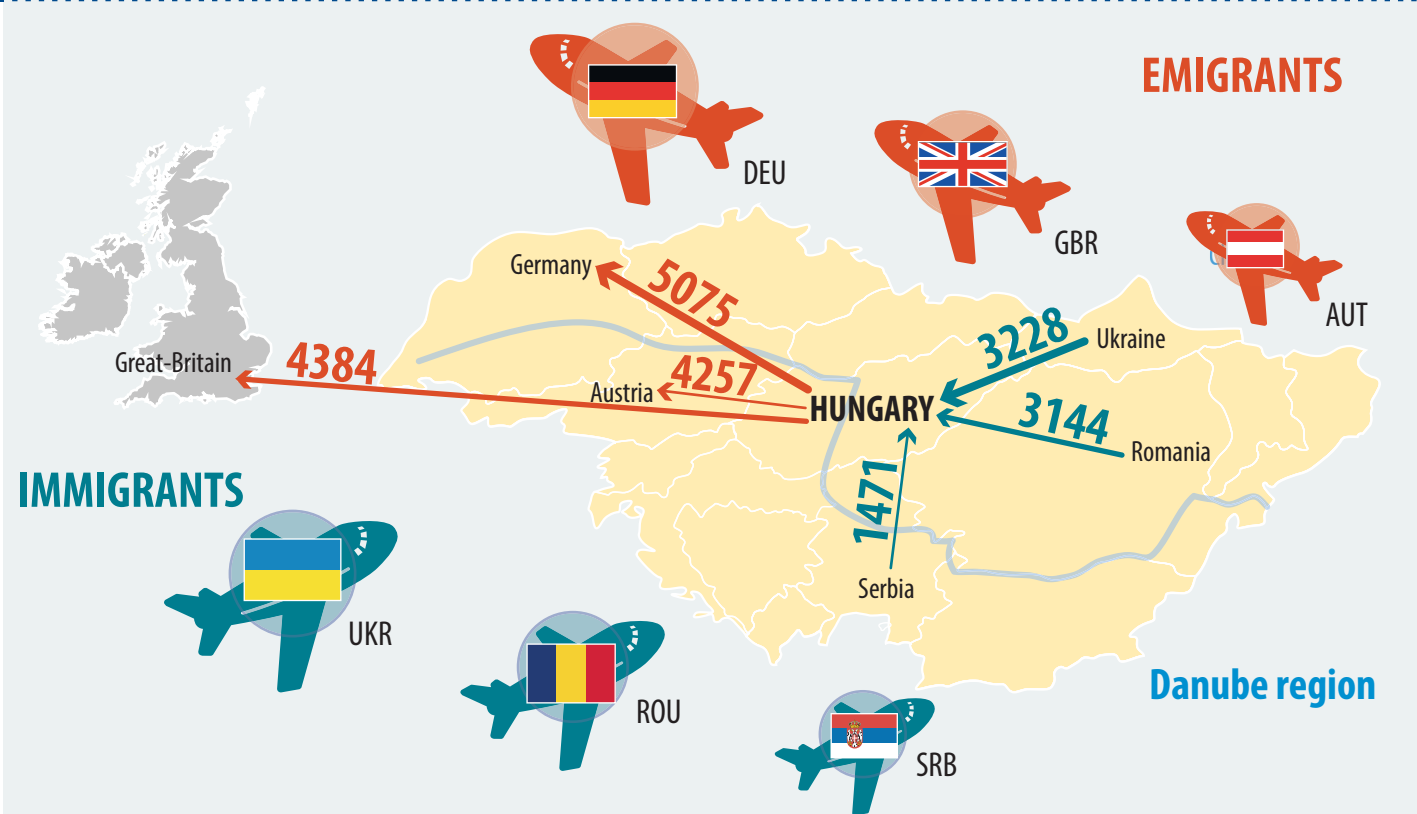

# YOUTH MIGRATION FLOW (AGES 15-34)

## TO AND FROM HUNGARY, 2016

## MIGRATION IN HUNGARY

## MIGRATION USUALLY AFFECTS YOUNG PEOPLE