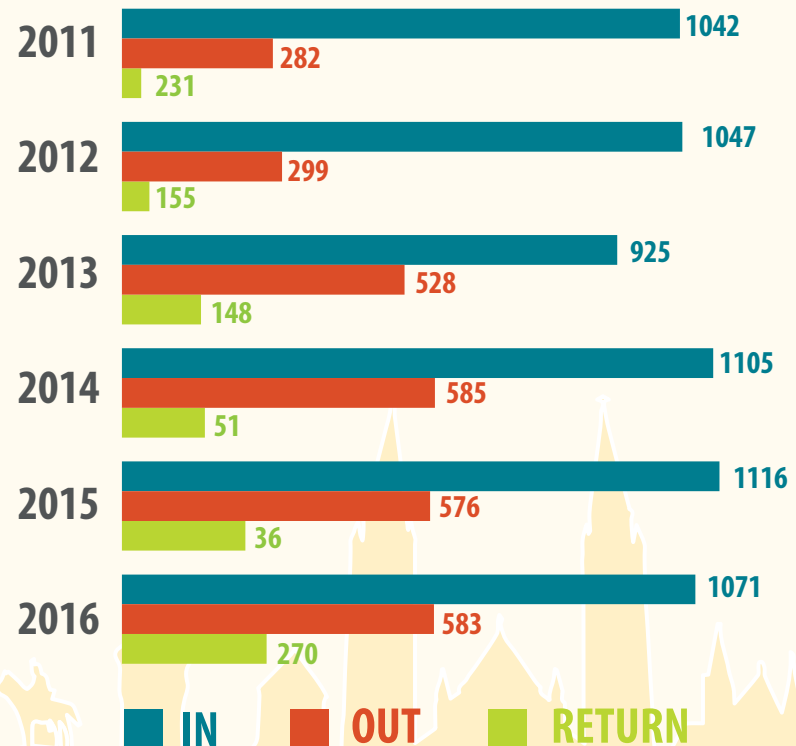

MIGRATION IN SZEGED